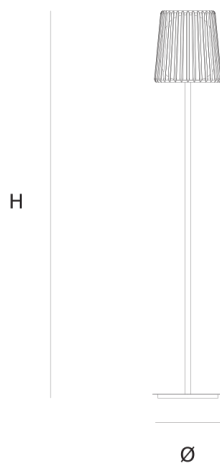

TYPE	Floorlamp
STANDARD	The fixture is supplied with dim to warm led lamps. The floor and table lamp have a cord switch.
OPTIONAL	
TRANSFORMER/DRIVER	n/a
DIMMING	n/a
CLASSIFICATION	UL no IP20 yes
ENERGY LABEL	A+