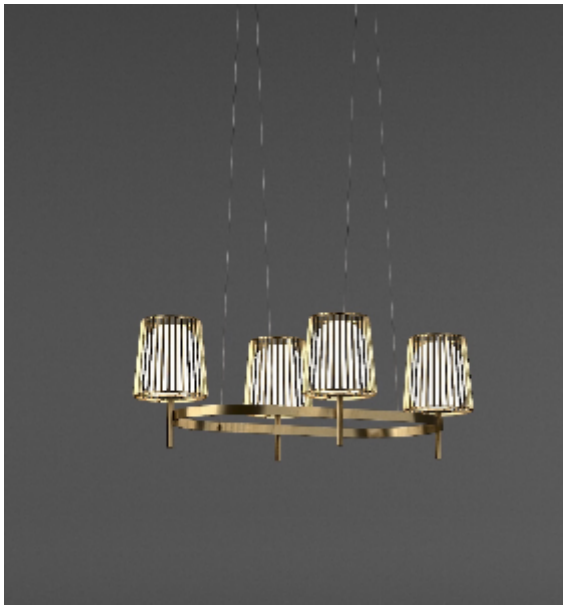

Product data sheet

Date: September 8th 2024

QUASAR

JULIA OVAL CHANDELIER

by Daniel Becker

A reinterpretation of the classic textile plissé shade. Julia series includes suspensions, chandeliers, wall, floor and table lamps. Each one consists of two shades: the outer is handmade of brass, while the inner is made of translucent glass. Both shades are connected to a classic table lamp in a way that signifies the present archetypal gesture.

DIMENSIONS

L 100 cm 39.4 inch
H 35 cm 13.8 inch
W 60 cm 23.6 inch

LIGHTSOURCE

4x E14 led, 4W, 2000-2900K, 1040 LM

FINISH

Chrome plated
Brass

TYPE.NR

14-16009
14-16009-2

CANOPY

Ø 17 cm 6.7 inch
H 5 cm 2 inch

INCLUDED

Yes

CABLELENGTH

Up to 200 cm 78 inch

TYPE	Chandelier
STANDARD	The fixture is supplied with dim to warm led lamps. Black canopy with cover plate in matching colour of the fixture.
OPTIONAL	
TRANSFORMER/DRIVER	n/a
DIMMING	led dimmer
CLASSIFICATION	UL no IP20 yes
ENERGY LABEL	A+