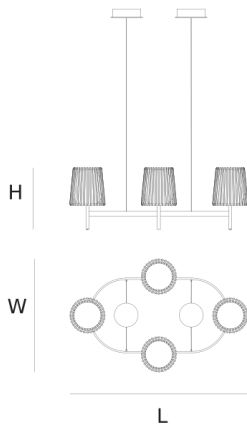

Product data sheet

Date: September 8th 2024

QUASAR

JULIA OVAL CHANDELIER

by Daniel Becker

A reinterpretation of the classic textile plissé shade. Julia series includes suspensions, chandeliers, wall, floor and table lamps. Each one consists of two shades: the outer is handmade of brass, while the inner is made of translucent glass. Both shades are connected to a classic table lamp in a way that signifies the present archetypal gesture.

DIMENSIONS

L 100 cm 39.4 inch
H 35 cm 13.8 inch
W 60 cm 23.6 inch

LIGHTSOURCE

4x E14 led, 4W, 2000-2900K, 1040 LM

FINISH

Chrome plated
Brass

TYPE.NR

14-16009
14-16009-2

CANOPY

Ø 17 cm 6.7 inch
H 5 cm 2 inch

INCLUDED

Yes

CABLELENGTH

Up to 200 cm 78 inch

TYPE	Chandelier
STANDARD	The fixture is supplied with dim to warm led lamps. Black canopy with cover plate in matching colour of the fixture.
OPTIONAL	
TRANSFORMER/DRIVER	n/a
DIMMING	led dimmer
CLASSIFICATION	UL no IP20 yes
ENERGY LABEL	A+