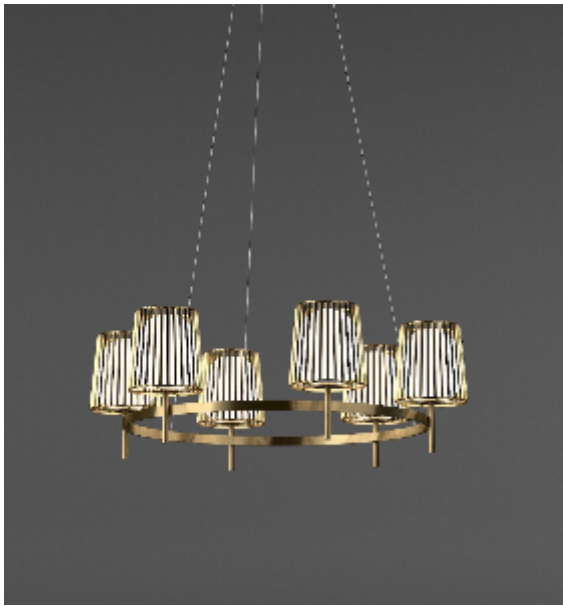

Product data sheet

Date: September 8th 2024

QUASAR

JULIA SINGLE CHANDELIER by Daniel Becker

A reinterpretation of the classic textile plissé shade. Julia series includes suspensions, chandeliers, wall, floor and table lamps. Each one consists of two shades: the outer is handmade of brass, while the inner is made of translucent glass. Both shades are connected to a classic table lamp in a way that signifies the present archetypal gesture.

DIMENSIONS

Ø 160 cm 63 inch
H 35 cm 13.8 inch

LIGHTSOURCE

9x E14 led, 4W, 2000-2900K, 2340 LM

FINISH

Chrome plated
Brass

TYPE.NR

14-16008
14-16008-2

CANOPY

Ø 17 cm 6.7 inch
H 5 cm 2 inch

INCLUDED

Yes

CABLELENGTH

Up to 200 cm 78 inch

TYPE	Chandelier
STANDARD	The fixture is supplied with dim to warm led lamps. Black canopy with cover plate in matching colour of the fixture.
OPTIONAL	
TRANSFORMER/DRIVER	n/a
DIMMING	led dimmer
CLASSIFICATION	UL no IP20 yes
ENERGY LABEL	A+