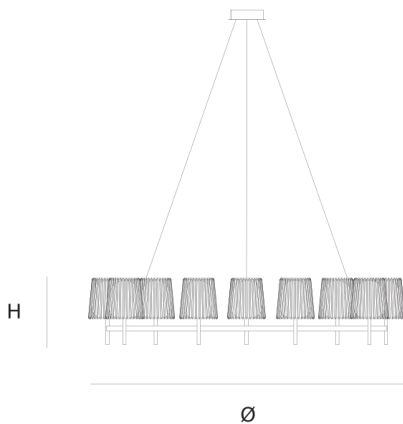

Product data sheet

Date: September 8th 2024

QUASAR

JULIA SINGLE CHANDELIER by Daniel Becker

A reinterpretation of the classic textile plissé shade. Julia series includes suspensions, chandeliers, wall, floor and table lamps. Each one consists of two shades: the outer is handmade of brass, while the inner is made of translucent glass. Both shades are connected to a classic table lamp in a way that signifies the present archetypal gesture.

DIMENSIONS

Ø 160 cm 63 inch
H 35 cm 13.8 inch

LIGHTSOURCE

9x E14 led, 4W, 2000-2900K, 2340 LM

FINISH

Chrome plated
Brass

TYPE.NR

14-16008
14-16008-2

CANOPY

Ø 17 cm 6.7 inch
H 5 cm 2 inch

INCLUDED

Yes

CABLELENGTH

Up to 200 cm 78 inch

TYPE	Chandelier
STANDARD	The fixture is supplied with dim to warm led lamps. Black canopy with cover plate in matching colour of the fixture.
OPTIONAL	
TRANSFORMER/DRIVER	n/a
DIMMING	led dimmer
CLASSIFICATION	UL no IP20 yes
ENERGY LABEL	A+