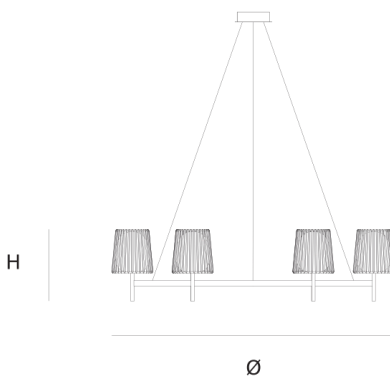

Product data sheet

Date: September 8th 2024

QUASAR

JULIA SINGLE CHANDELIER by Daniel Becker

A reinterpretation of the classic textile plissé shade. Julia series includes suspensions, chandeliers, wall, floor and table lamps. Each one consists of two shades: the outer is handmade of brass, while the inner is made of translucent glass. Both shades are connected to a classic table lamp in a way that signifies the present archetypal gesture.

DIMENSIONS

Ø 130 cm 51.2 inch
H 35 cm 13.8 inch

LIGHTSOURCE INCLUDED

Yes

FINISH

Chrome plated
Brass

TYPE.NR

14-16007
14-16007-2

CANOPY

Ø 17 cm 6.7 inch
H 5 cm 2 inch

CABLELENGTH

Up to 200 cm 78 inch

TYPE	Chandelier
STANDARD	The fixture is supplied with dim to warm led lamps. Black canopy with cover plate in matching colour of the fixture.
OPTIONAL	
TRANSFORMER/DRIVER	n/a
DIMMING	led dimmer
CLASSIFICATION	UL no IP20 yes
ENERGY LABEL	A+