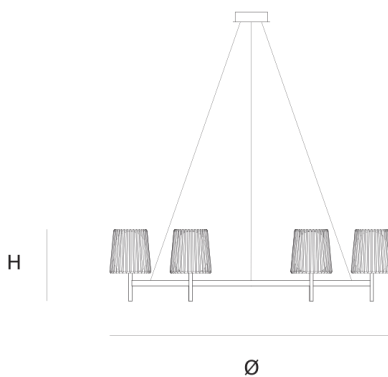

CABLELENGTH

Up to 200 cm 78 inch

15 90 123x121x70cm

TYPE	Chandelier
STANDARD	The fixture is supplied with dim to warm led lamps. Black canopy with cover plate in matching colour of the fixture.
OPTIONAL	
TRANSFORMER/DRIVER	n/a
DIMMING	led dimmer
CLASSIFICATION	UL no IP20 yes
ENERGY LABEL	A+