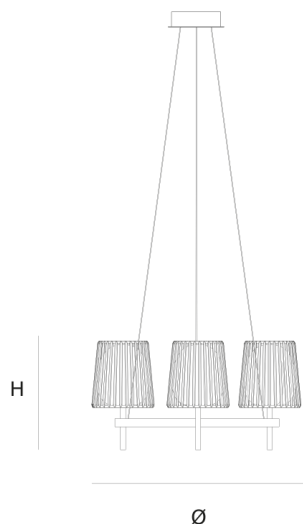

Product data sheet

Date: September 8th 2024

QUASAR

JULIA SINGLE CHANDELIER by Daniel Becker

A reinterpretation of the classic textile plissé shade. Julia series includes suspensions, chandeliers, wall, floor and table lamps. Each one consists of two shades: the outer is handmade of brass, while the inner is made of translucent glass. Both shades are connected to a classic table lamp in a way that signifies the present archetypal gesture.

DIMENSIONS

Ø 70 cm 27.6 inch
H 35 cm 13.8 inch

LIGHTSOURCE

3x E14 led, 4 W, 2000-2900K, 780 LM

FINISH

Chrome plated
Brass

TYPE.NR

14-16005
14-16005-2

CANOPY

Ø 17 cm 6.7 inch
H 5 cm 2 inch

INCLUDED

Yes

CABLELENGTH

Up to 200 cm 78 inch

TYPE	Chandelier
STANDARD	The fixture is supplied with dim to warm led lamps. Black canopy with cover plate in matching colour of the fixture.
OPTIONAL	
TRANSFORMER/DRIVER	n/a
DIMMING	led dimmer
CLASSIFICATION	UL no IP20 yes
ENERGY LABEL	A+