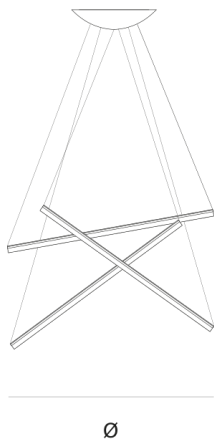

## IXION SUSPENSION by Maurizio

Ferrari

A frozen juggling throw. At any time the diagonal free hanging light tubes create an interesting composition. Play with angles and modify your own fixture. The glass tubes are half frosted and half clear and can be rotated to make the light more diffuse or more direct.

### DIMENSIONS

Ø 120 cm 47.2 inch  
H 3 cm 1.2 inch

### CANOPY

Ø 35.5 cm 14 inch  
H 6.5 cm 2.6 inch