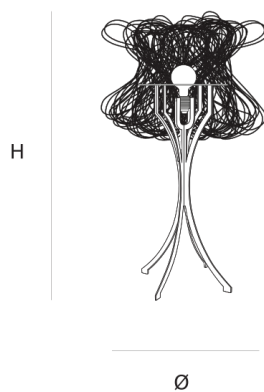

Product data sheet

Date: August 4th 2021

QUASAR
H O L L A N D

ABOUT CLOCHE TABLELAMP

by ralph-frickel

Chic like a lady's hat. A tribute to the French Haute Couture of the early twentieth century, and a nod to the classic lampshades of the 1920s.

Available as suspension, wall, floor and table lamp. The structure of the floor and table lamp is powder coated metallic grey

DIMENSIONS

Ø 35 cm 13 inch
H 85 cm 33 inch

LIGHTSOURCE

e27-led-8w-620lm-
2200k

FINISH TYPE.NR

CANOPY

CABLELENGTH

Up to 0 cm 0 inch

INCLUDED

Yes

 5  11  35x35x90cm

TYPE	Tablelamp
STANDARD	the-fixture-is-supplied-with-a-dimmable-led-lamp-the-power-cable-is-with-a-light-grey-textile-cover-the-floor-and-table-lamp-are-with-cord-dimmer
OPTIONAL	
TRANSFORMER/DRIVER	n-a
DIMMING	led-dimmer