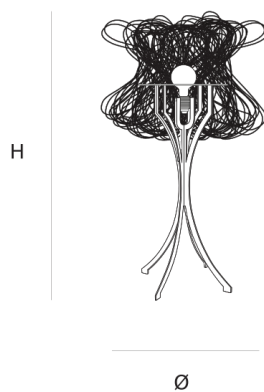

Product data sheet

Date: June 13th 2021

ABOUT CLOCHE TABLELAMP

by Ralph Frickel

Chic like a lady's hat. A tribute to the French Haute Couture of the early twentieth century, and a nod to the classic lampshades of the 1920s. Available as suspension, wall, floor and table lamp. The structure of the floor and table lamp is powder coated metallic grey

DIMENSIONS

Ø 35 cm 13.8 inch
H 85 cm 33.5 inch

LIGHTSOURCE

E27 led, 8W, 620LM,
2200K

FINISH

Steelwire

TYPE.NR

CANOPY

CABLELENGTH

Up to 0 cm 0 inch

INCLUDED

Yes

 5  11  35x35x90cm

TYPE	Tablelamp
STANDARD	The fixture is supplied with a dimmable led lamp. The power cable is with a light grey textile cover. The floor and table lamp are with cord dimmer
OPTIONAL	
TRANSFORMER/DRIVER	n/a
DIMMING	led dimmer