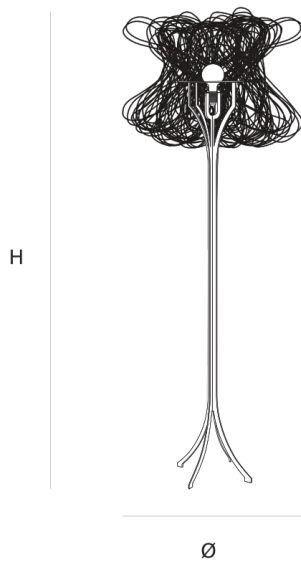

Product data sheet

Date: June 13th 2021

ABOUT CLOCHE FLOORLAMP

by Ralph Frickel

Chic like a lady's hat. A tribute to the French Haute Couture of the early twentieth century, and a nod to the classic lampshades of the 1920s. Available as suspension, wall, floor and table lamp. The structure of the floor and table lamp is powder coated metallic grey

DIMENSIONS

Ø 60 cm 23.6 inch
H 190 cm 74.8 inch

LIGHTSOURCE

E27 led, 8W, 620LM,
2200K

FINISH

Steelwire

TYPE.NR

CANOPY

CABLELENGTH

Up to 0 cm 0 inch

INCLUDED

Yes

 20  35  55x55x200cm

TYPE	Floorlamp
STANDARD	The fixture is supplied with a dimmable led lamp. The power cable is with a light grey textile cover. The floor and table lamp are with cord dimmer
OPTIONAL	
TRANSFORMER/DRIVER	n/a
DIMMING	led dimmer