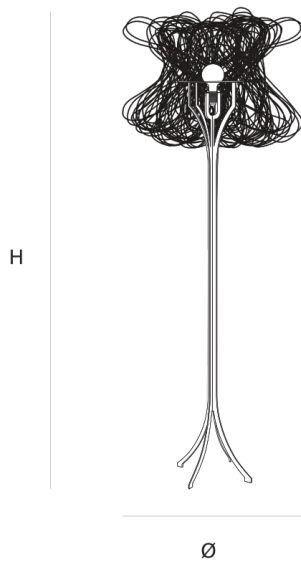

## ABOUT CLOCHE FLOORLAMP

by Ralph Frickel

Chic like a lady's hat. A tribute to the French Haute Couture of the early twentieth century, and a nod to the classic lampshades of the 1920s. Available as suspension, wall, floor and table lamp. The structure of the floor and table lamp is powder coated metallic grey

### DIMENSIONS

Ø 60 cm 23.6 inch  
H 190 cm 74.8 inch