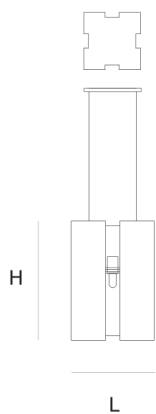

Product data sheet

Date: May 22nd 2024

QUASAR

QUARTET SUSPENSION

by Jan des Bouvrie

Robust but elegant square shaped suspension, floor and table lamp. The shade is available in 3 finishes.

DIMENSIONS

L 25 cm 9.8 inch
H 50 cm 19.7 inch
W 25 cm 9.8 inch

CANOPY

L 24 cm 9.4 inch
H 3 cm 1.2 inch
W 24 cm 9.4 inch

CABLELENGTH

Up to 200 cm 78 inch

LIGHTSOURCE

x E27 70W*

INCLUDED

No

FINISH

Black
White
Stainless steel
polished

TYPE.NR

11-450-1Z
11-450-1W
11-450

TYPE	Suspension
STANDARD	The fixture is supplied without a lamp. Transparent PMMA. Floor and table lamp with cord switch. Suspension with black canopy and mirror polished stainless steel cover.
OPTIONAL	Frosted PMMA.
TRANSFORMER/DRIVER	n/a
DIMMING	depending the lightbulb
CLASSIFICATION	UL no IP20 yes