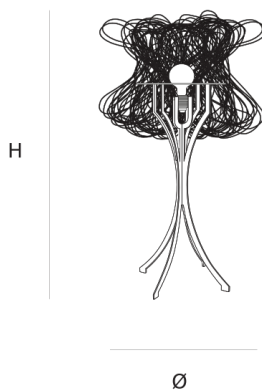

TYPE	All
STANDARD	The fixture is supplied with a dimmable led lamp. The power cable is with a light grey textile cover. The floor and table lamp are with cord dimmer
OPTIONAL	
TRANSFORMER/DRIVER	n/a
DIMMING	led dimmer