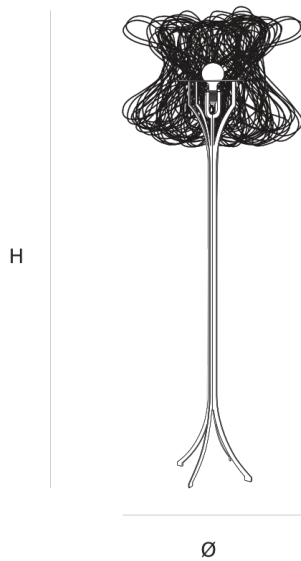

Product data sheet

Date: April 16th 2021

ABOUT CLOCHE FLOORLAMP

by Ralph Frickel

Chic like a lady's hat. A tribute to the French Haute Couture of the early twentieth century, and a nod to the classic lampshades of the 1920s. Available as suspension, wall, floor and table lamp. The structure of the floor and table lamp is powder coated metallic grey

DIMENSIONS

Ø 60 cm 23.6 inch
H 190 cm 74.8 inch

LIGHTSOURCE

E27 led, 8W, 620LM,
2200K

FINISH

Steelwire

TYPE.NR

15-1003

CANOPY

CABLELENGTH

Up to 0 cm 0 inch

INCLUDED

Yes

 20  35  55x55x200cm

TYPE	All
STANDARD	The fixture is supplied with a dimmable led lamp. The power cable is with a light grey textile cover. The floor and table lamp are with cord dimmer
OPTIONAL	
TRANSFORMER/DRIVER	n/a
DIMMING	led dimmer