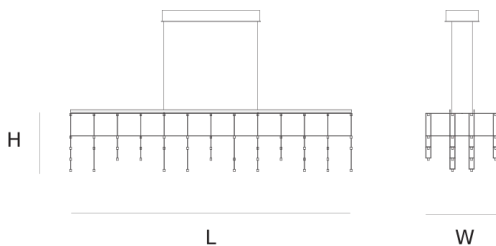

DIMENSIONS

L 150 cm 59.1 inch
H 30.5 cm 12 inch
W 40 cm 15.7 inch

LIGHTSOURCE

135 x led, E10, 12V/0.33W,
2600K, 3105LM

FINISH

Nickel
Brass
Blackbrass

TYPE.NR

INCLUDED

Yes

CANOPY

L 60 cm 23.6 inch
H 10 cm 3.9 inch
W 15 cm 5.9 inch

CABLELENGTH

Up to 200 cm 78 inch

TYPE	Suspension
STANDARD	
OPTIONAL	3000K or 3500K led.
TRANSFORMER/DRIVER	SCPower KVF-12060-TDW
DIMMING	leading and trailing edge
CLASSIFICATION	UL no IP20 yes