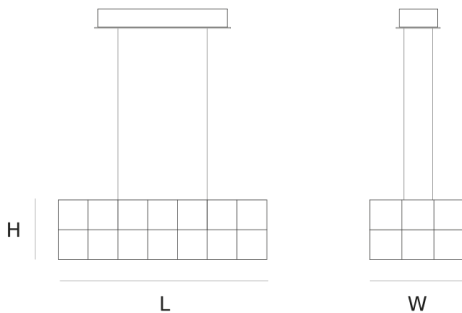

Product data sheet

Date: December 7th 2022

ABOUT UNIVERSE SQUARE DOUBLE SUSPENSION

by Jan Pauwels

Universe Square is structured but still harmonious. Modular placed E10 light bulbs and tiny metal rods are the only two basic elements of this light fixture. They give the fixture its structure and shape. (see model Cosmos Square for the version with led circuit boards)

DIMENSIONS

L 87.5 cm 34.4 inch
H 25 cm 9.8 inch
W 39.5 cm 15.6 inch

LIGHTSOURCE

96 x led, E10, 12V/0,33W,
2600K, 2208LM

FINISH

Nickel
Brass
Blackbrass

TYPE.NR

CANOPY

L 60 cm 23.6 inch
H 6 cm 2.4 inch
W 20 cm 7.9 inch

INCLUDED

Yes

CABLELENGTH

Up to 200 cm 78 inch

TYPE	Suspension
STANDARD	
OPTIONAL	3000K or 3500K led.
TRANSFORMER/DRIVER	SCPower KVF-12060-TDW
DIMMING	leading and trailing edge
CLASSIFICATION	UL no IP20 yes