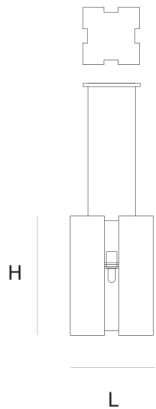

## ABOUT **QUARTET** **SUSPENSION** by Jan des Bouvrie

Robust but elegant square shaped suspension, floor and table lamp. The shade is available in 3 finishes.

### DIMENSIONS

L 25 cm 9.8 inch  
H 50 cm 19.7 inch  
W 25 cm 9.8 inch

### CANOPY

L 24 cm 9.4 inch  
H 3 cm 1.2 inch  
W 24 cm 9.4 inch