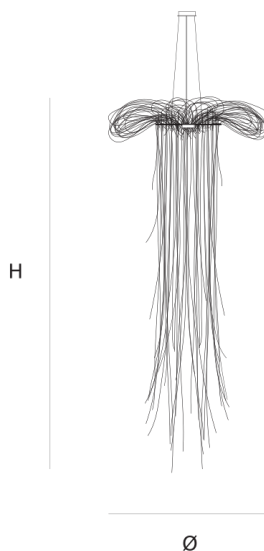

Product data sheet

Date: December 7th 2022

ABOUT PELAGIA SUSPENSION

by Ralph Frickel

Inspired by the sea. Handcrafted with hundreds of meters of wire rope, this giant pendant is inspired by the luminescent jellyfish Pelagia Noctiluca. The smallest is made of 3mm wire rope, the middle version with 4mm and the largest with 5mm wire rope.

DIMENSIONS

Ø 180 cm 70.9 inch
H 700 cm 275.6 inch

CANOPY

Ø 25 cm 9.8 inch
H 5.5 cm 2.2 inch

CABLELENGTH

Up to 300 cm 118 inch

LIGHTSOURCE

7 x led, GU10, 6,8W,
3850LM, 2700K

FINISH

Steelwire

TYPE.NR

INCLUDED

Yes

 75  180  150x150x110cm

TYPE	Suspension
STANDARD	The fixture is supplied with a dimmable led lamp. Cover plate chrome.
OPTIONAL	RGB version with remote control.
TRANSFORMER/DRIVER	n/a
DIMMING	led dimmer
CLASSIFICATION	UL no IP20 yes