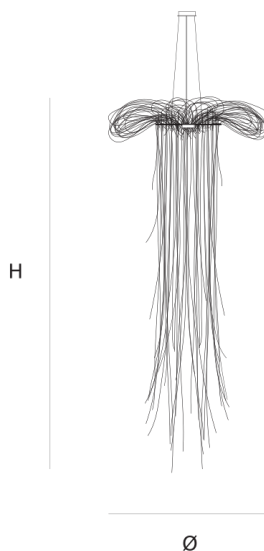

Product data sheet

Date: December 7th 2022

ABOUT PELAGIA SUSPENSION

by Ralph Frickel

Inspired by the sea. Handcrafted with hundreds of meters of wire rope, this giant pendant is inspired by the luminescent jellyfish Pelagia Noctiluca. The smallest is made of 3mm wire rope, the middle version with 4mm and the largest with 5mm wire rope.

DIMENSIONS

Ø 150 cm 59.1 inch
H 500 cm 196.9 inch

CANOPY

Ø 25 cm 9.8 inch
H 5.5 cm 2.2 inch

CABLELENGTH

Up to 300 cm 118 inch

LIGHTSOURCE

5 x led, GU10, 6W,
2750LM, 2700k

FINISH TYPE.NR

Steelwire ●

INCLUDED

Yes

KG 45 KG 130 120x120x110cm

| | |
|--------------------|---|
| TYPE | Suspension |
| STANDARD | The fixture is supplied with a dimmable led lamp. Cover plate chrome. |
| OPTIONAL | RGB version with remote control. |
| TRANSFORMER/DRIVER | n/a |
| DIMMING | led dimmer |
| CLASSIFICATION | UL no IP20 yes |