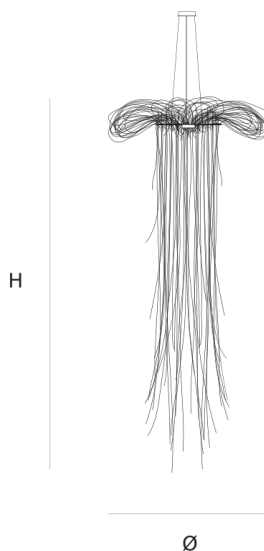

Product data sheet

Date: December 7th 2022

ABOUT PELAGIA SUSPENSION

by Ralph Frickel

Inspired by the sea. Handcrafted with hundreds of meters of wire rope, this giant pendant is inspired by the luminescent jellyfish Pelagia Noctiluca. The smallest is made of 3mm wire rope, the middle version with 4mm and the largest with 5mm wire rope.

DIMENSIONS

Ø 110 cm 43.3 inch
H 500 cm 196.9 inch

CANOPY

Ø 25 cm 9.8 inch
H 5.5 cm 2.2 inch

CABLELENGTH

Up to 300 cm 118 inch

LIGHTSOURCE

3 x led, GU10, 6W,
1650LM, 2700k

FINISH TYPE.NR

Steelwire

INCLUDED

Yes

40 85 90X90X110cm

| | |
|--------------------|---|
| TYPE | Suspension |
| STANDARD | The fixture is supplied with a dimmable led lamp. Cover plate chrome. |
| OPTIONAL | RGB version with remote control. |
| TRANSFORMER/DRIVER | n/a |
| DIMMING | led dimmer |
| CLASSIFICATION | UL no IP20 yes |