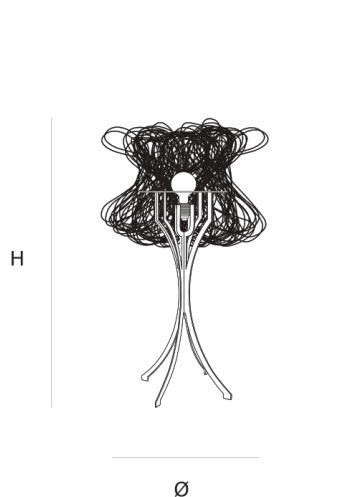

Product data sheet

Date: September 26th 2022

ABOUT CLOCHE TABLELAMP

by Ralph Frickel

Chic like a lady's hat. A tribute to the French Haute Couture of the early twentieth century, and a nod to the classic lampshades of the 1920s. Available as suspension, wall, floor and table lamp. The structure of the floor and table lamp is powder coated metallic grey

DIMENSIONS

Ø 35 cm 13.8 inch
H 85 cm 33.5 inch

LIGHTSOURCE

E27 led, 8W, 620LM,
2200K

FINISH

Steelwire

TYPE.NR

CANOPY

CABLELENGTH

Up to 0 cm 0 inch

INCLUDED

Yes

5 KG 11 KG 35x35x90cm

TYPE	Tablelamp
STANDARD	The fixture is supplied with a dimmable led lamp. The power cable is with a light grey textile cover. The floor and table lamp are with cord dimmer
OPTIONAL	
TRANSFORMER/DRIVER	n/a
DIMMING	led dimmer