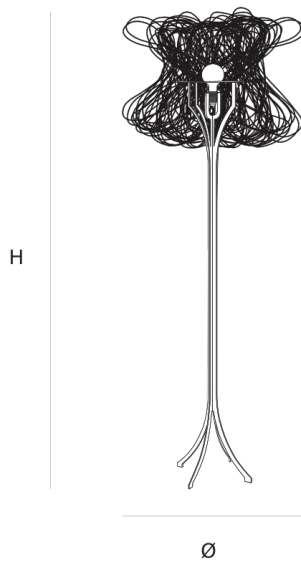

Product data sheet

Date: September 26th 2022

ABOUT CLOCHE FLOORLAMP

by Ralph Frickel

Chic like a lady's hat. A tribute to the French Haute Couture of the early twentieth century, and a nod to the classic lampshades of the 1920s.

Available as suspension, wall, floor and table lamp. The structure of the floor and table lamp is powder coated metallic grey

DIMENSIONS

Ø 60 cm 23.6 inch
H 190 cm 74.8 inch

LIGHTSOURCE

E27 led, 8W, 620LM,
2200K

FINISH

Steelwire

TYPE.NR

CANOPY

CABLELENGTH

Up to 0 cm 0 inch

INCLUDED

Yes

 20  35  55x55x200cm

TYPE	Floorlamp
STANDARD	The fixture is supplied with a dimmable led lamp. The power cable is with a light grey textile cover. The floor and table lamp are with cord dimmer
OPTIONAL	
TRANSFORMER/DRIVER	n/a
DIMMING	led dimmer